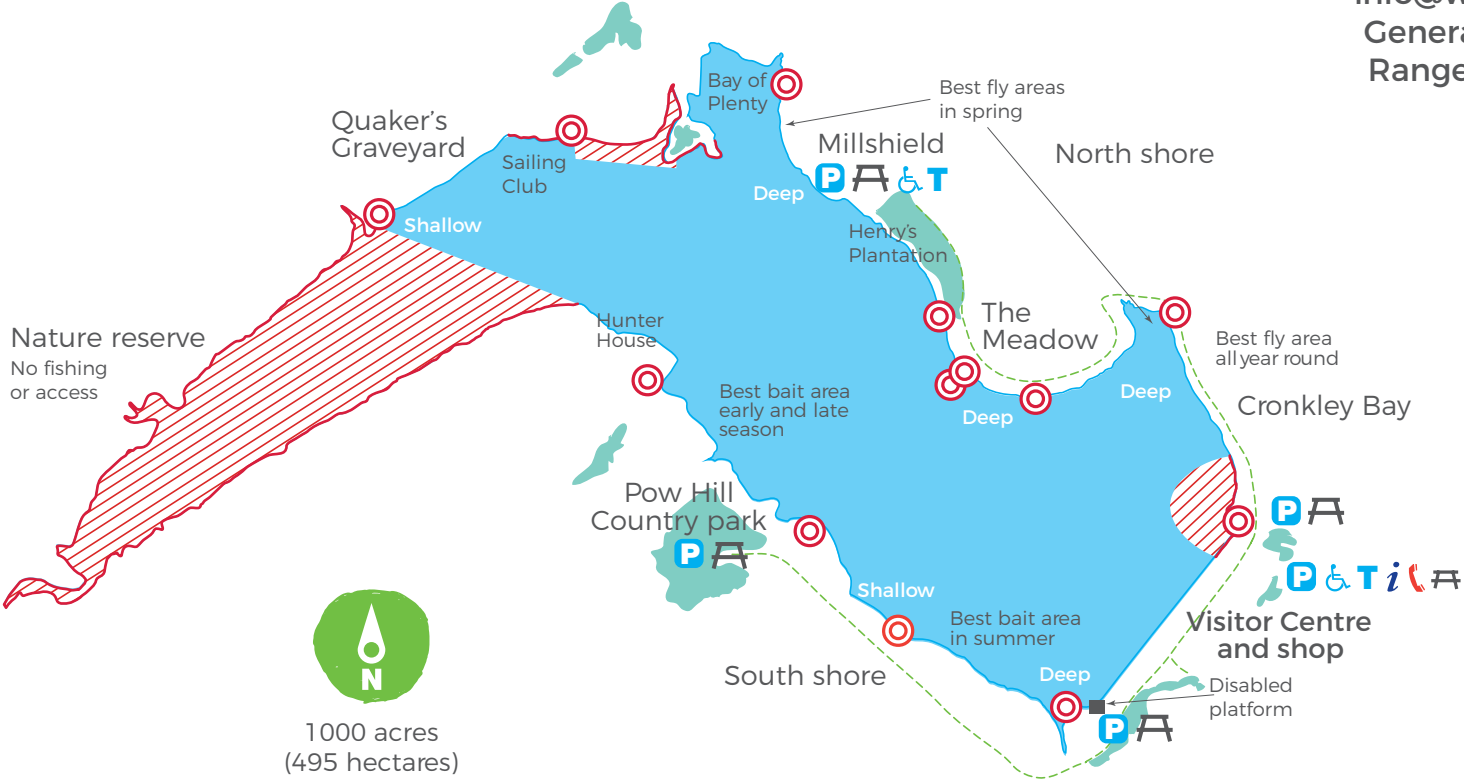

ANY METHOD ON ALL BANKS

SAT NAV DH8 9TT

DERWENT

www.watersideparksuk.com
 info@watersideparksuk.com
 General Info: 0345 155 0236
 Rangers Tel: 01207 255 250

SHARE YOUR CATCH WITH US
 f/nwwatersideparks-andfishing

KEY

Life belt	No access	Information	Telephone	Disabled access
Walking route	Toilet	Parking	Picnic area	No fishing at any time