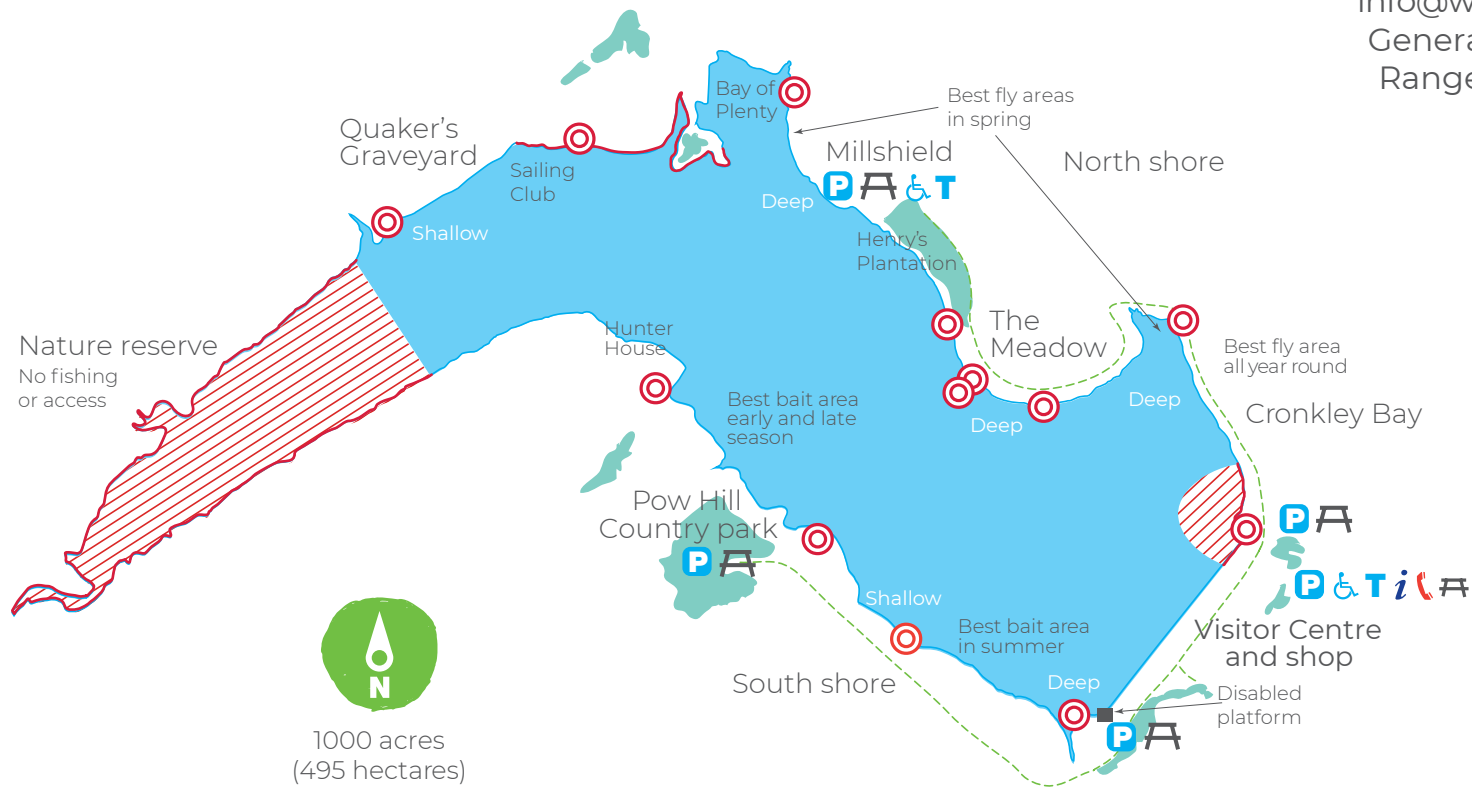

ANY METHOD ON ALL BANKS

SAT NAV
DH8 9TT

DERWENT

www.watersideparksuk.com
 info@watersideparksuk.com
 General Info: 0845 155 0236
 Rangers Tel: 01207 255 250

1000 acres
(495 hectares)

SHARE YOUR CATCH WITH US
 f/nwwatersideparks-andfishing

KEY

Life belt	No access	Information	Telephone	Disabled access
Walking route	Toilet	Parking	Picnic area	No fishing at any time